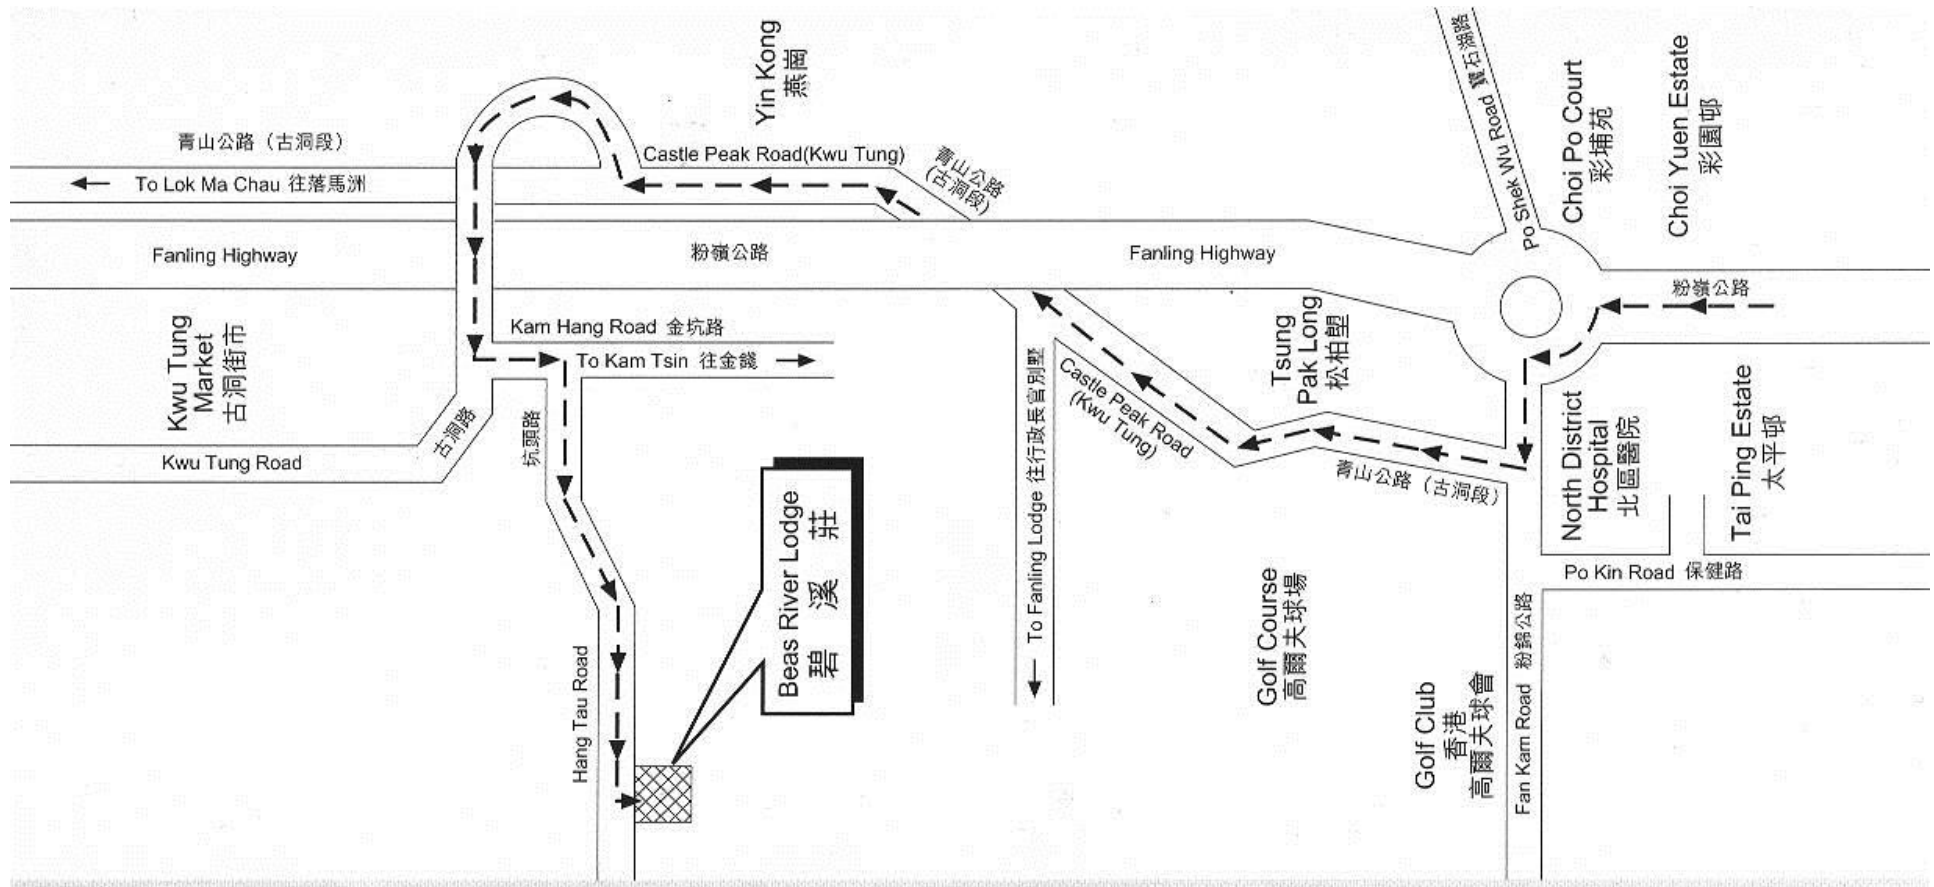

香港女童軍總會
賽馬會碧溪莊

交通

綠色專線小巴 50K 上水東鐵站 - 營地

Accessibility: Beas River Lodge is accessible by 50K (Hang Tau Road) Mini Bus. From Sheung Shui MTR Station, the bus stops right in front of the Lodge.